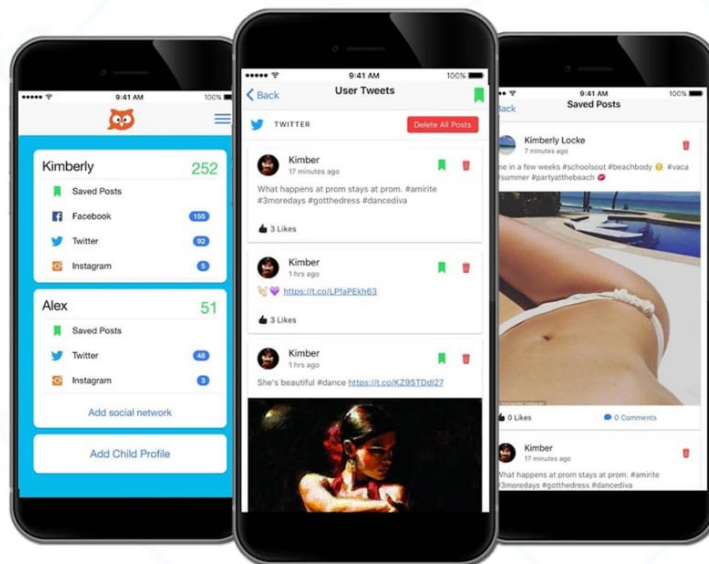

EBusiness Portal deliver clearer parts information, technical data and advice, and a seamless online ordering service.

[CLICK HERE](#) **APG**

Dijiwise

DijiWise connects parents to their children in real-time by providing a view into their child's activity on multiple social media networks in one simple app. With this time-saving social media app for parents, you're able to easily start conversations with your pre-teen and teenager.